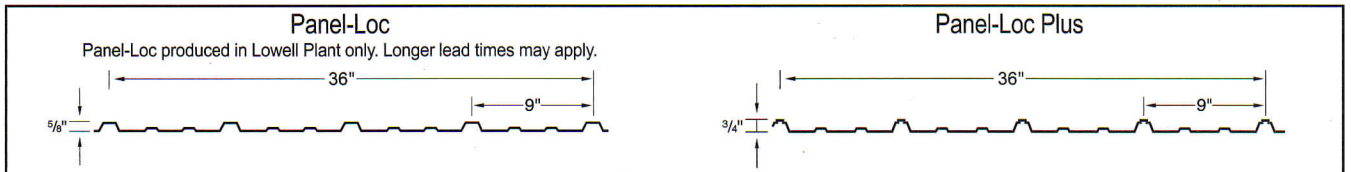

Crimson

Gallery

Taupe

Ivory (29 ga. only)

Gold (29 ga. only)

Black (29 ga. only)

29g: Brilliant (G90 galvanized)/
Arctic (Galvalume)
26g: Brilliant (Galvalume)

All colors carry a 40 year limited paint warranty.
See warranty sheets for warranty criteria.